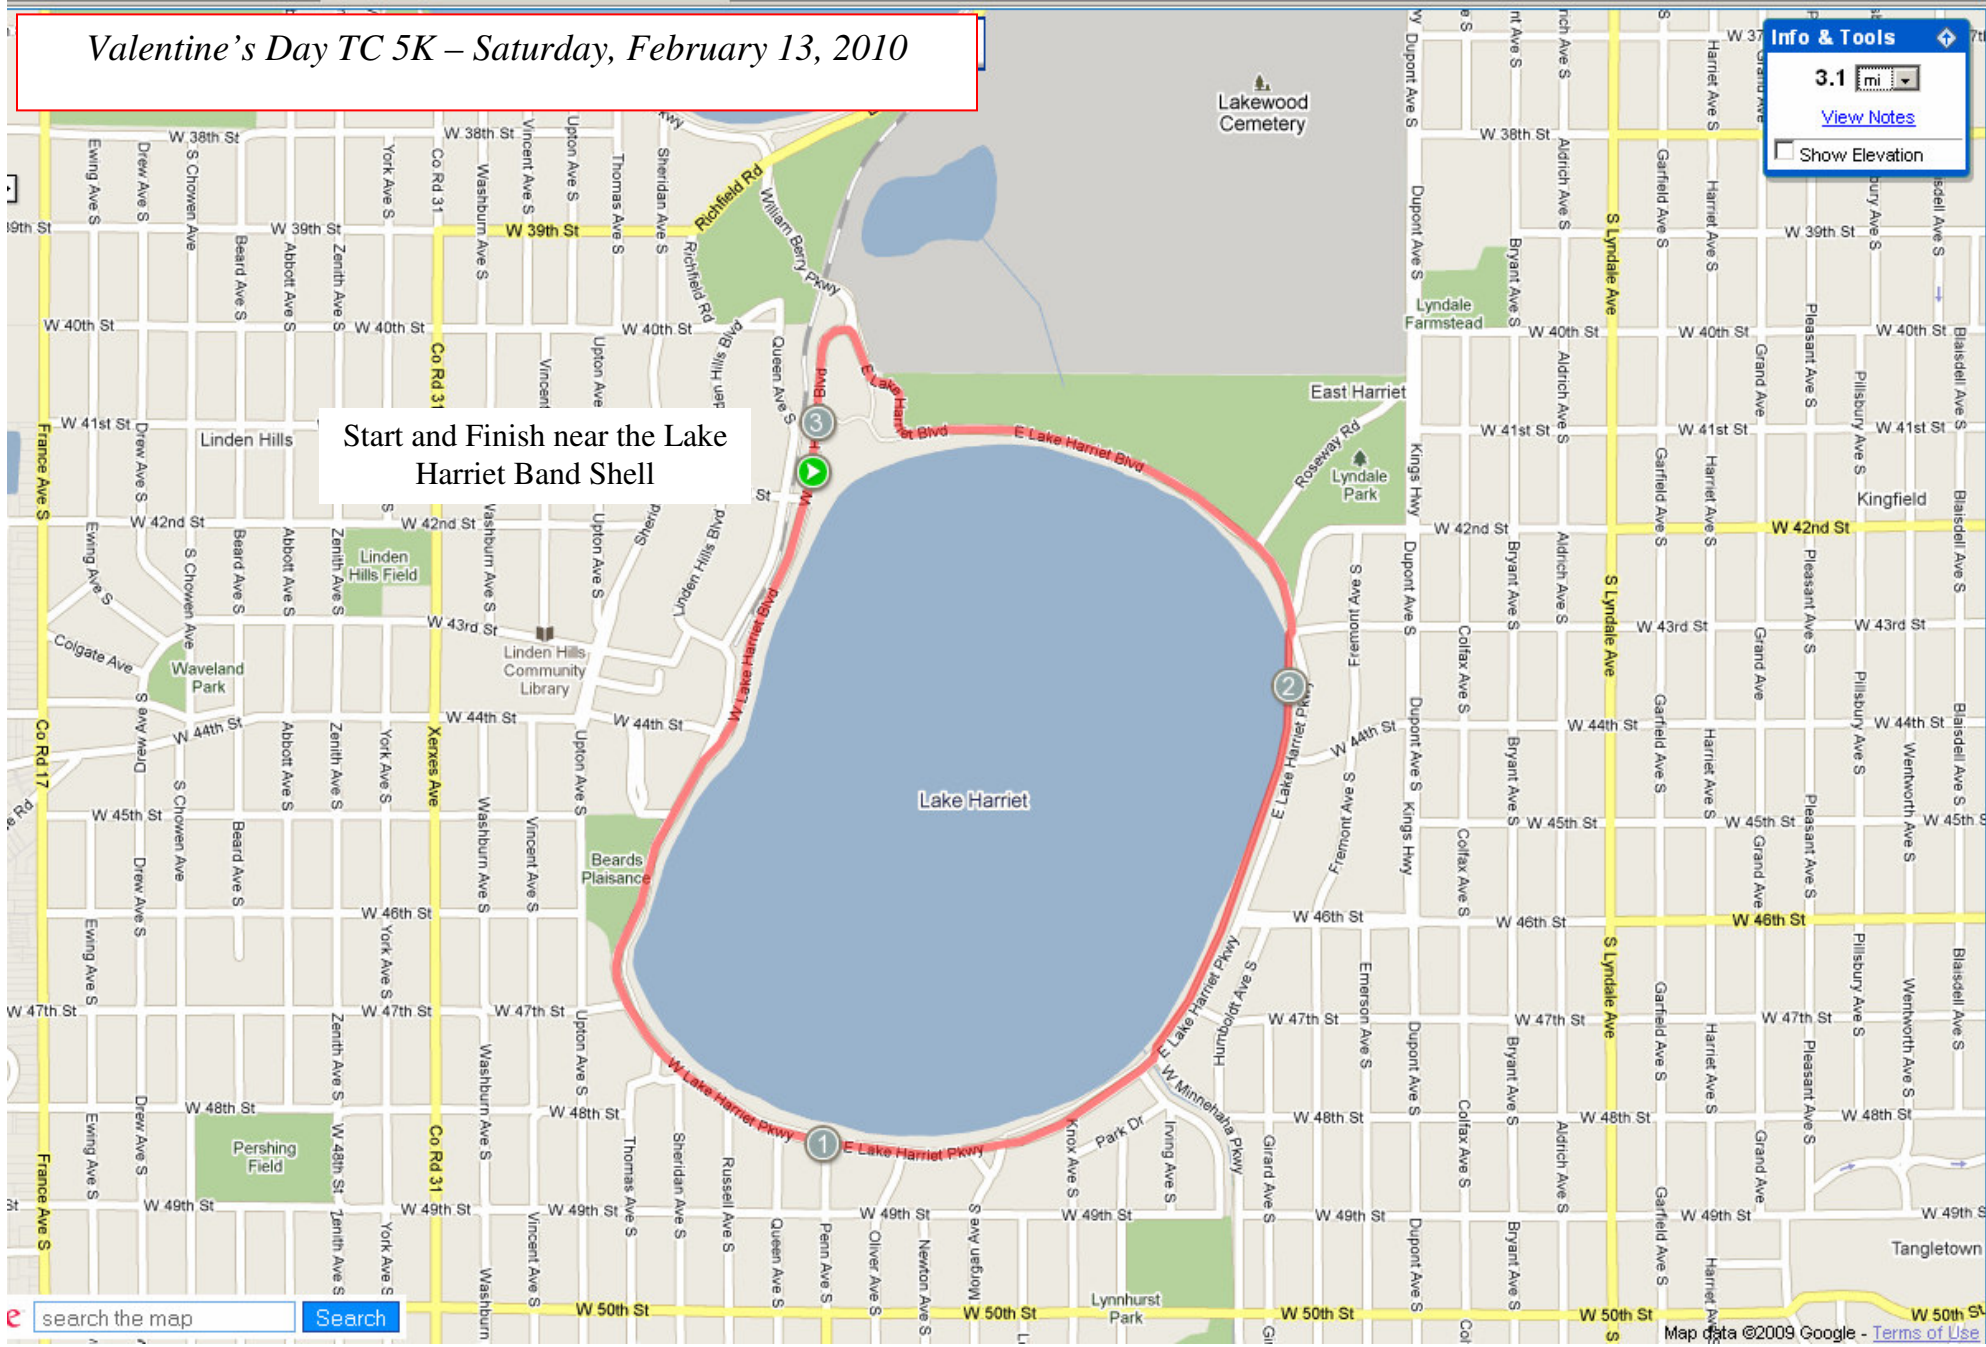

Valentine's Day TC 5K – Saturday, February 13, 2010

Start and Finish near the Lake Harriet Band Shell

Info & Tools

3.1  mi

[View Notes](#)

Show Elevation

search the map